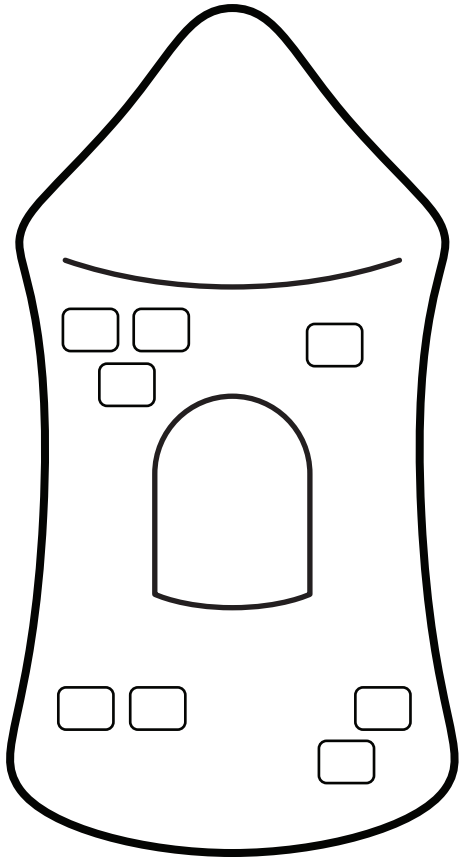

ROYAL COOKIE SHIFTS

PRINCESS - CHRISTMAS 2018 SNOWMAN HEAD

PRINCESS - SHAPE SHIFTER SET SKULL

ROYAL COOKIE SHIFTS

PRINCE/PRINCESS - SHAPE SHIFTER SET TULIP

PRINCE - HALLOWEEN 2018 DRACULA

ROYAL COOKIE SHIFTS

CASTLE - SHAPE SHIFTER SET PENCIL

CROWN - SHAPE SHIFTER SET TULIP